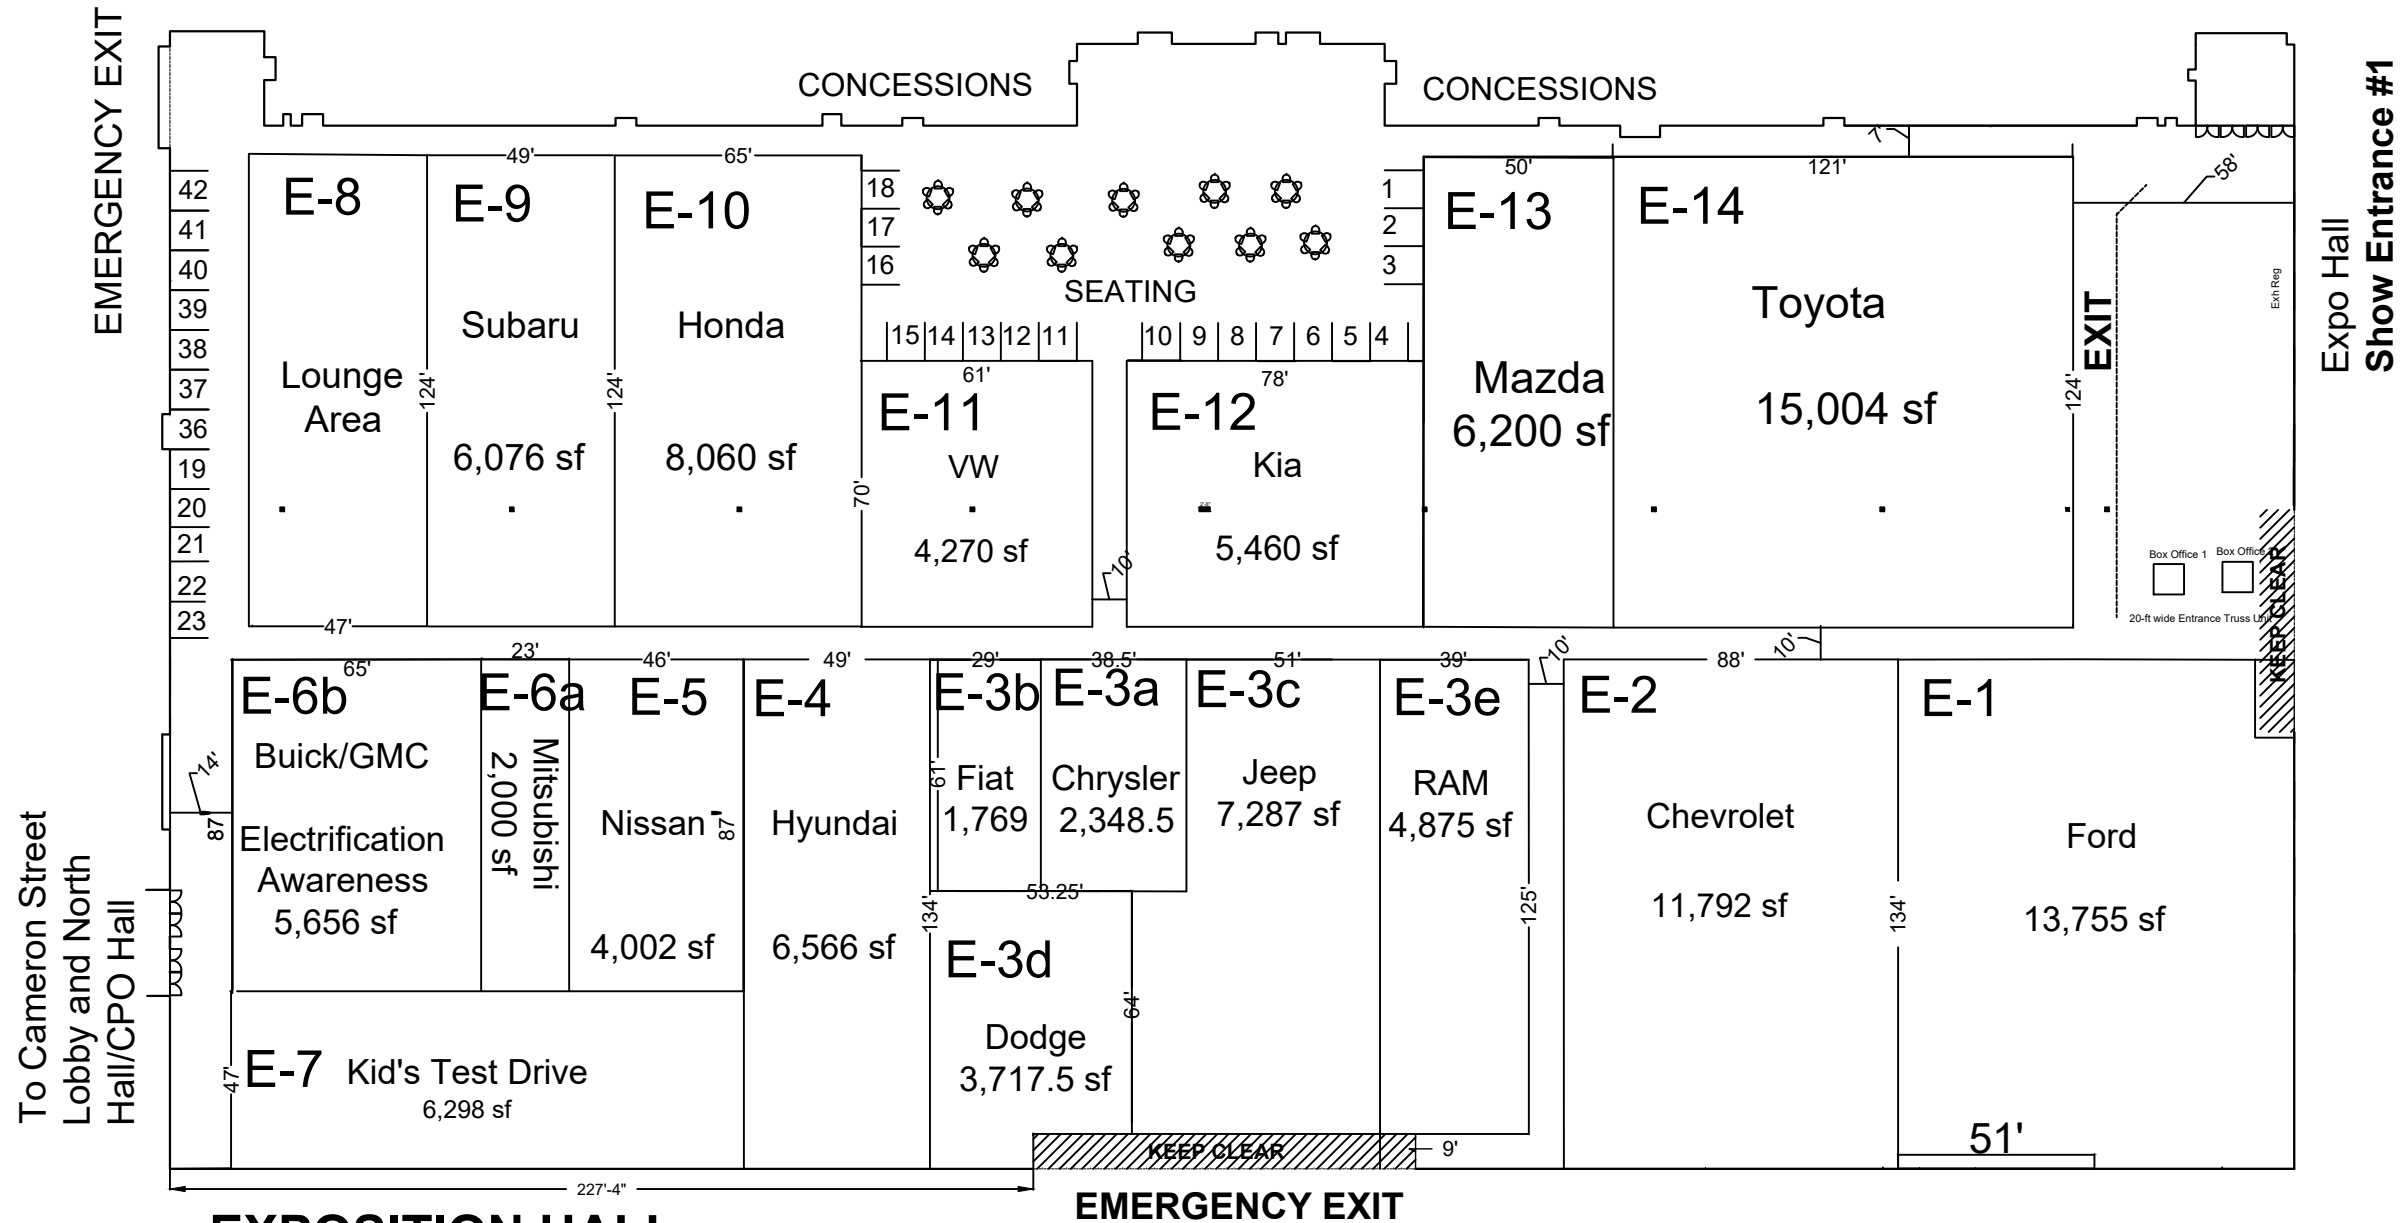

January 26 - 29, 2023

Pennsylvania Farm Show Complex & Expo Center

Paved Parking for
2200 vehicles

VEHICLE ENTRANCE & LOADING DOCKS

EXPOSITION HALL

EXHIBIT SETBACKS:

Off Aisles = 1'-0"

Off Neighboring Exhibits = 2'-0"

HEIGHT RESTRICTION = 30'-0"

version 3 -11/2/22