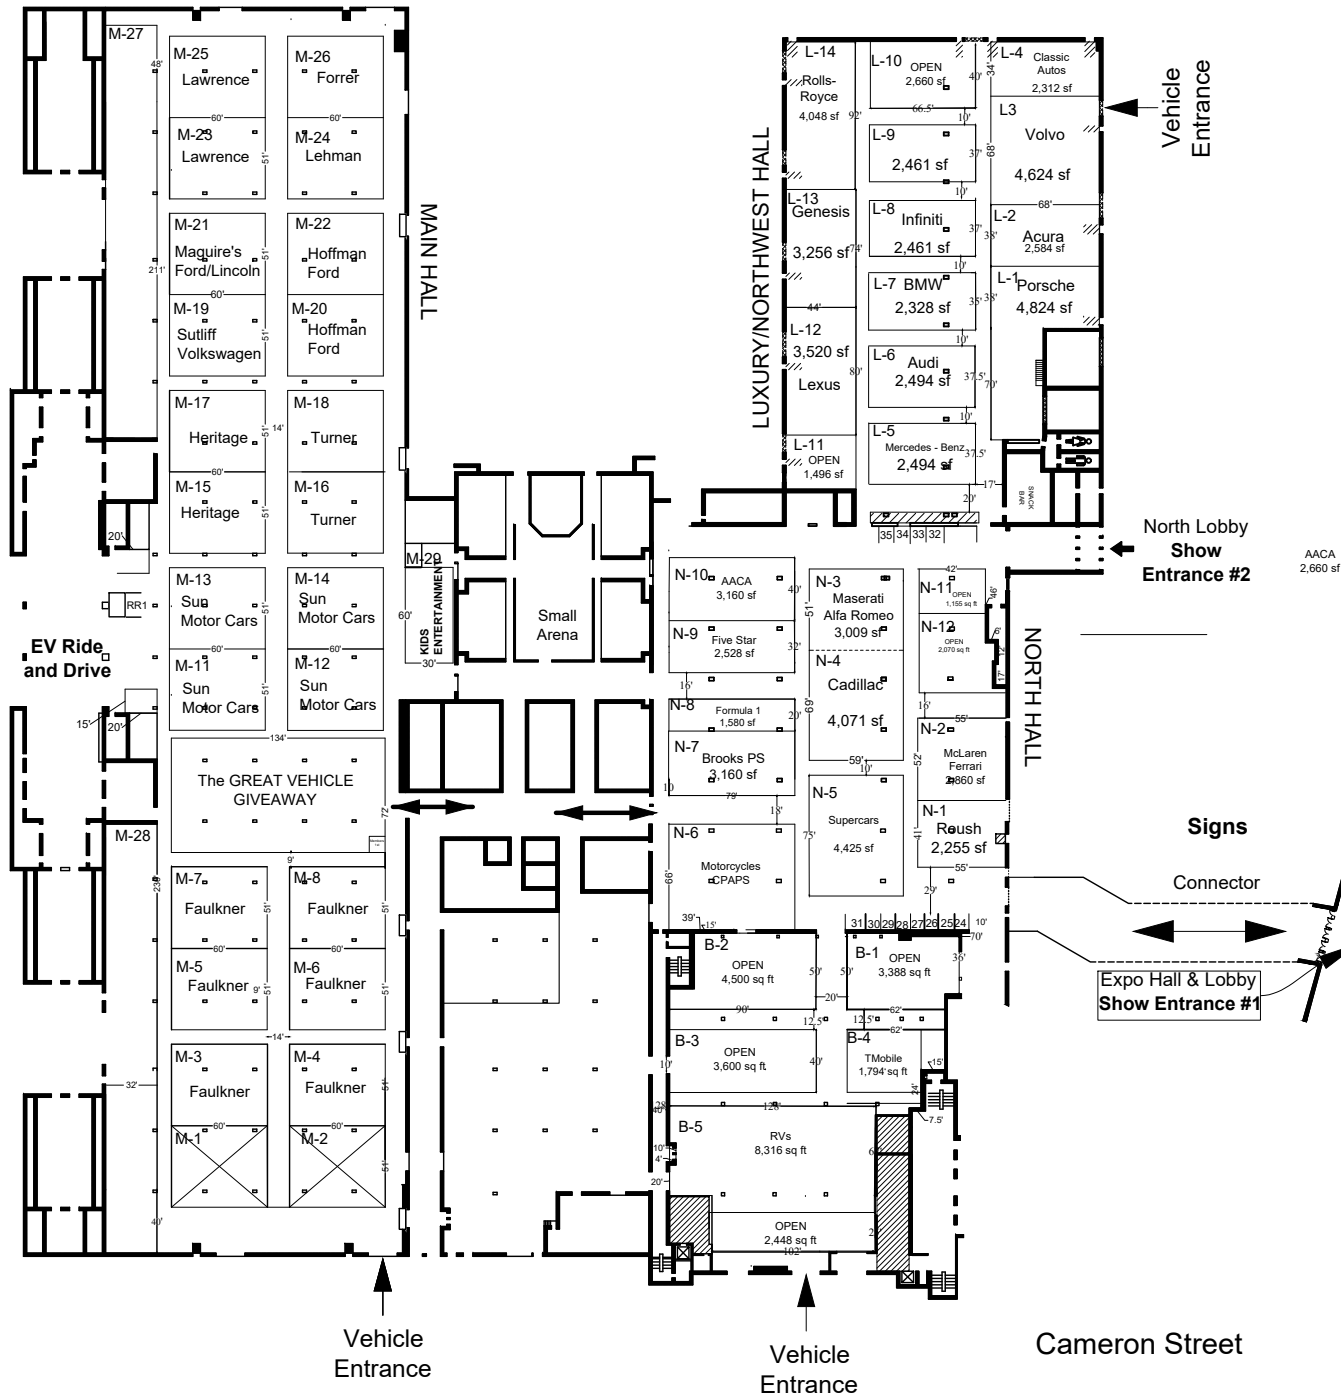

**Certified  
Pre-Owned Showcase**

January 26 - 29, 2023

Pennsylvania Farm Show Complex & Expo Center  
Harrisburg, PA

**Main Hall**  
Height Restriction:  
13'6" Ceiling Height  
varies\*

**North & NW Halls**  
Height Restriction:  
13'6" Ceiling Height varies\*

Display Height Restriction Listed by Hall Please contact Event Services for additional details	<b>version: 2.0 11/1/2022</b> Revisions to this Plan can be downloaded in PDF formats off the internet at <a href="http://AutoShowHarrisburg.com/access">http://AutoShowHarrisburg.com/access</a>
	<b>Setbacks</b> Off Aisles = 1'-0" Off Neighboring Exhibits = 2'-0" ▨ = Keep Clear Area(s)

Cameron Street