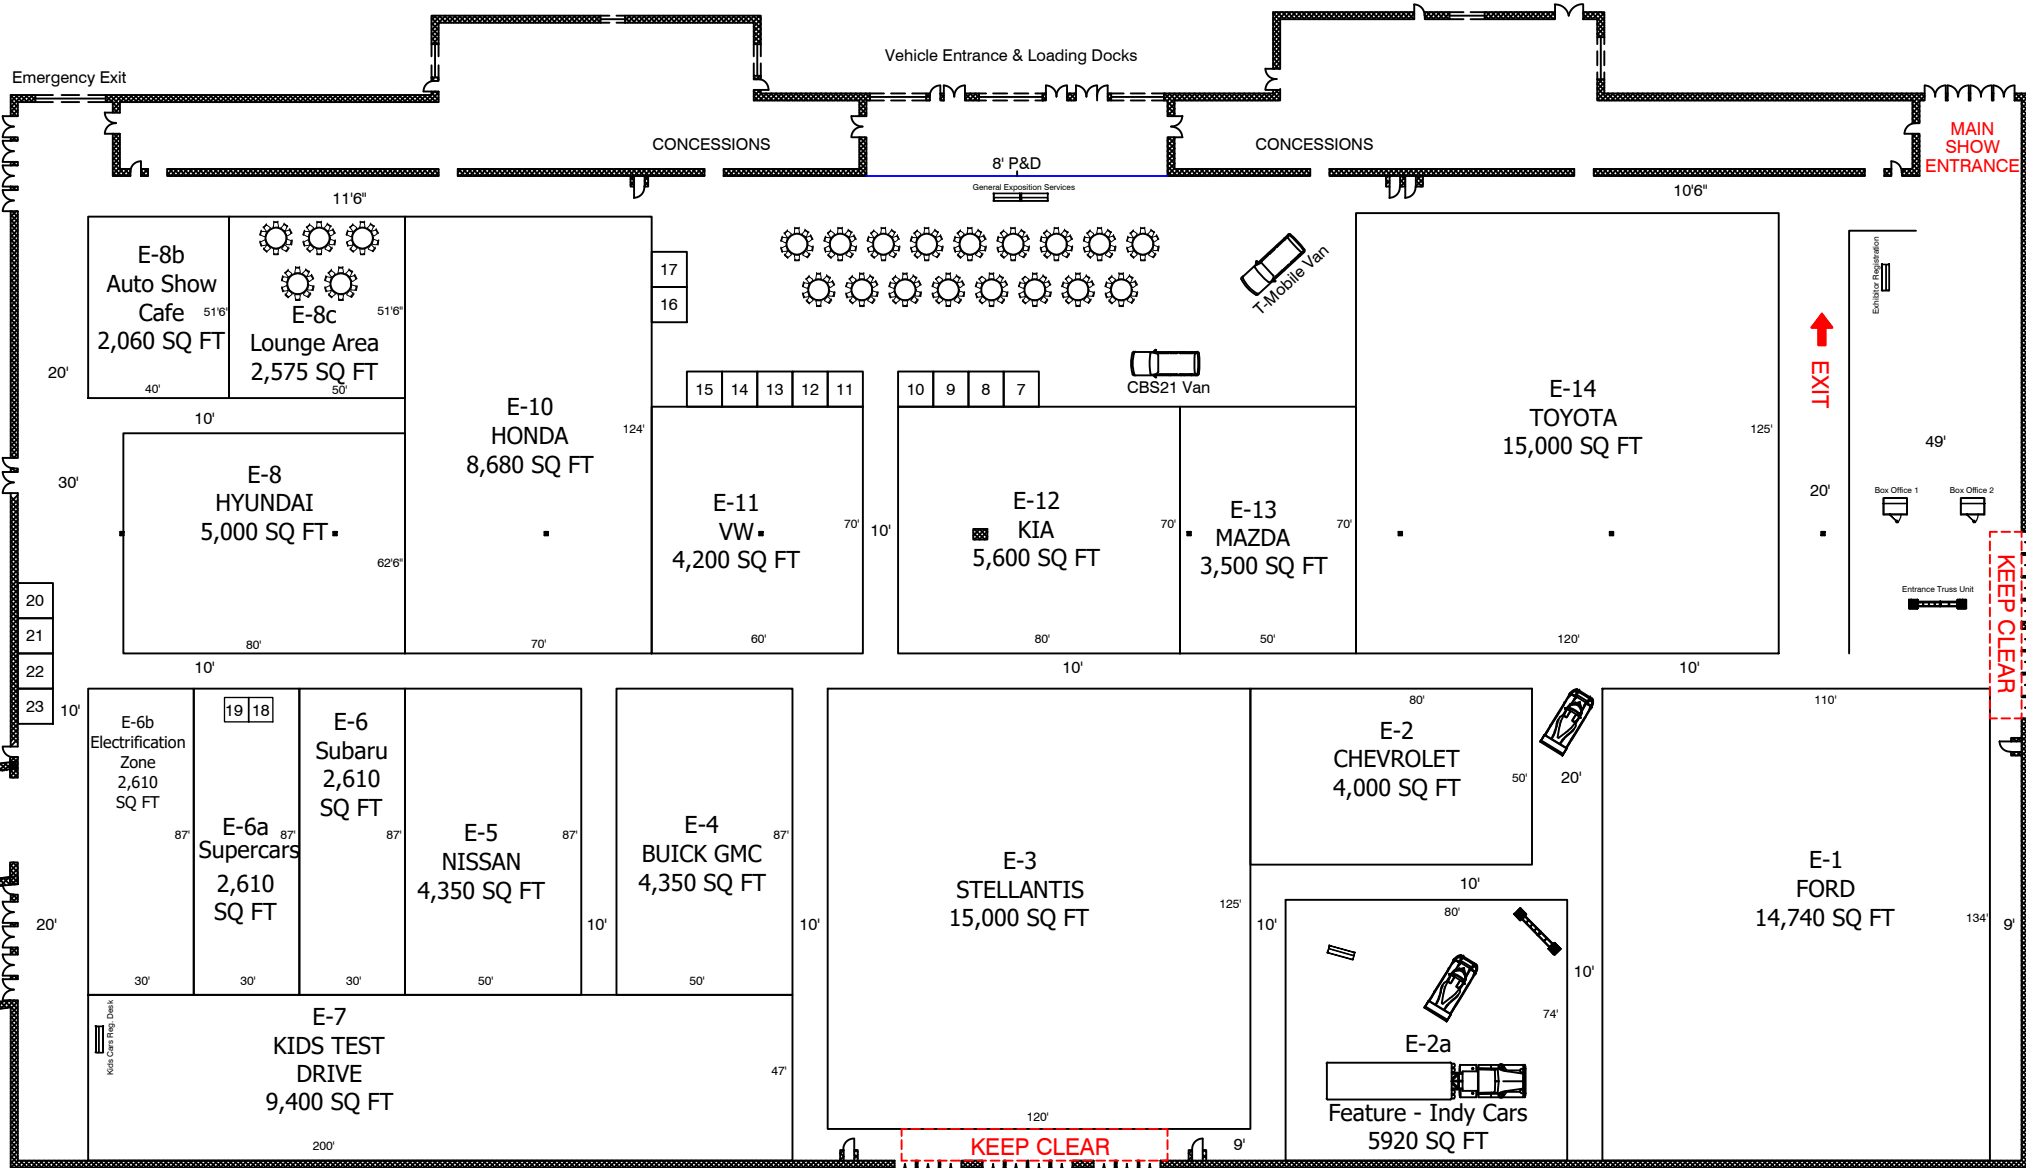

PA AUTO SHOW 2024
January 25-28, 2024
EXPO HALL
PA FARM SHOW COMPLEX
HARRISBURG, PA

EXPO HALL

Produced By:

www.generalexposition.com
610-495-8866 Phone
11.27.23 C. McKenrick