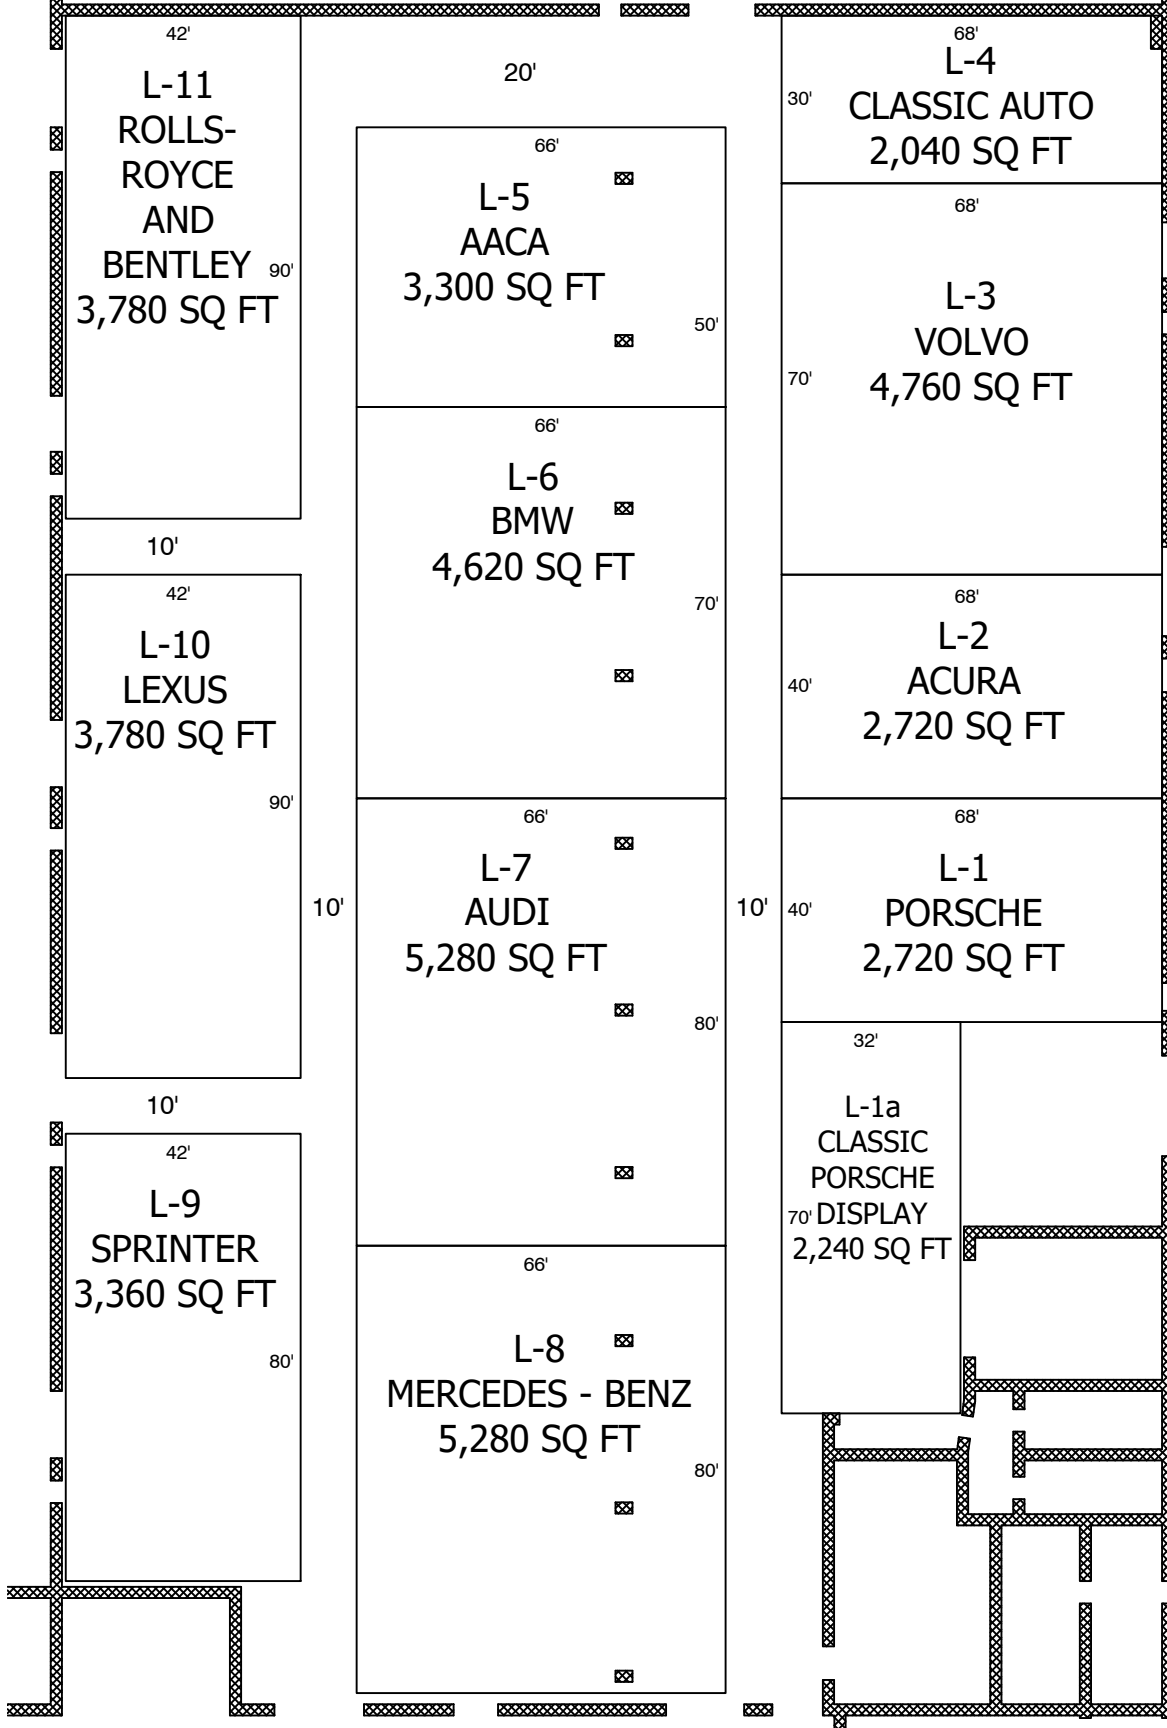

**NORTHWEST
(LUXURY)
HALL**

PA AUTO SHOW 2024
January 25-28, 2024
North West (Luxury Hall)
PA FARM SHOW COMPLEX
HARRISBURG, PA