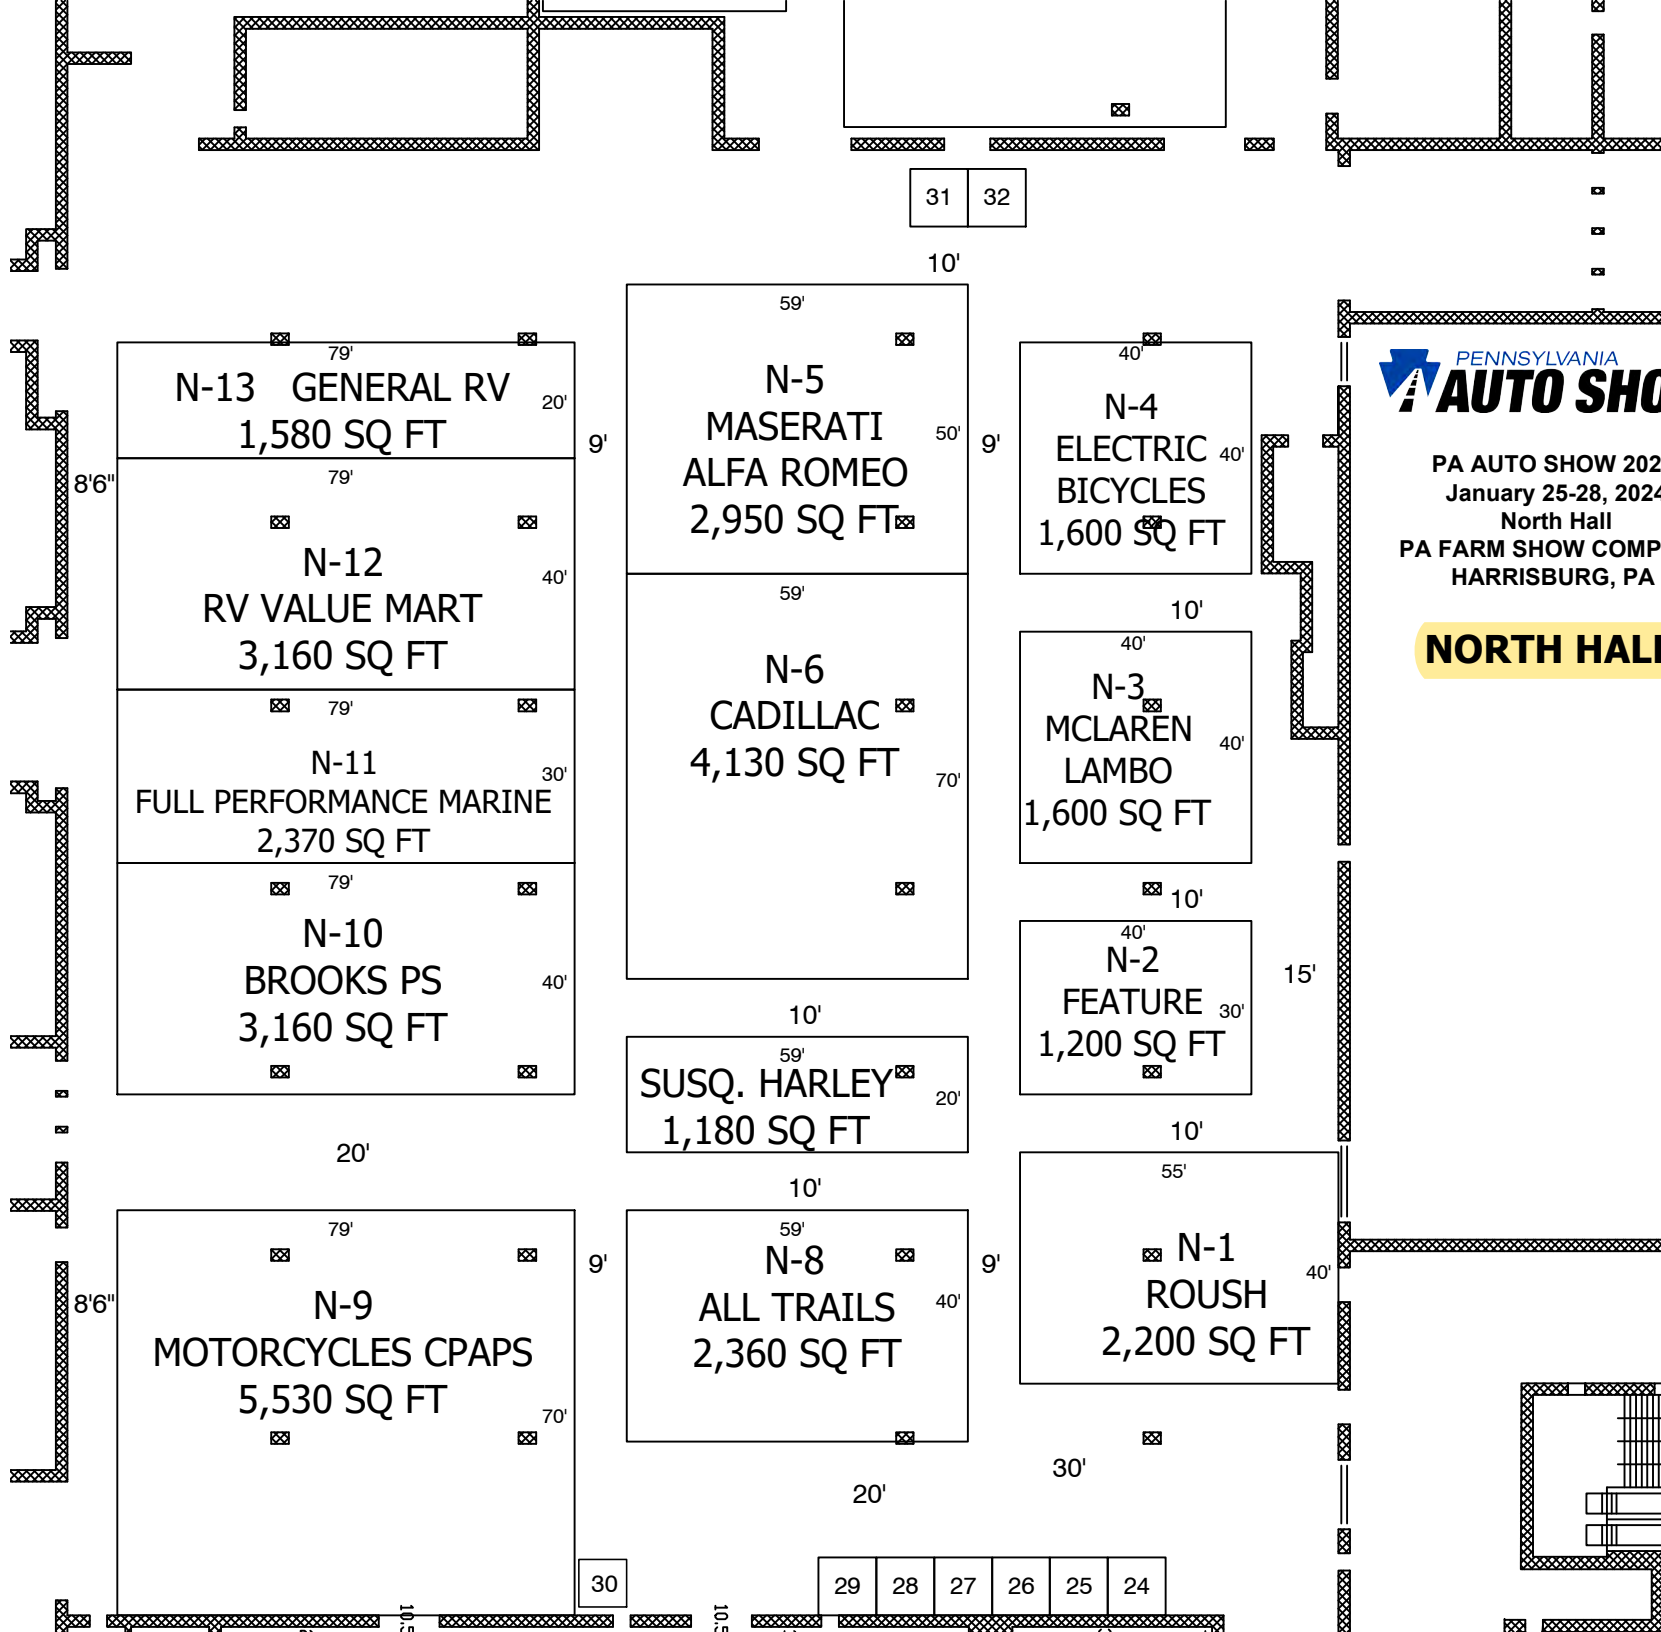

PA AUTO SHOW 2024
January 25-28, 2024
EXPO HALL
PA FARM SHOW COMPLEX
HARRISBURG, PA

EXPO HALL

Produced By:

www.generalexposition.com
 610-495-8866 Phone
 11.27.23 C. McKenrick

Please note: Every effort has been made to ensure the accuracy of all the information contained on the floorplan. However, no warranties are made with respect to this floorplan. If the location of building columns, utilities or other architectural components of the building is a factor in the construction or usage of an exhibit, it is the sole responsibility of the exhibitor to physically inspect the facility to verify all dimensions and locations.

**NORTHWEST
(LUXURY)
HALL**

PA AUTO SHOW 2024
January 25-28, 2024
North West (Luxury Hall)
PA FARM SHOW COMPLEX
HARRISBURG, PA

PA AUTO SHOW 2024
 January 25-28, 2024
 North Hall
 PA FARM SHOW COMPLEX
 HARRISBURG, PA

NORTH HALL

PA AUTO SHOW
January 25-28,
2024
Main Hall
(PreOwned)
PA FARM SHOW
COMPLEX
HARRISBURG, PA

**MAIN HALL
(PREOWNED)
SHOWCASE**

Maclay Street