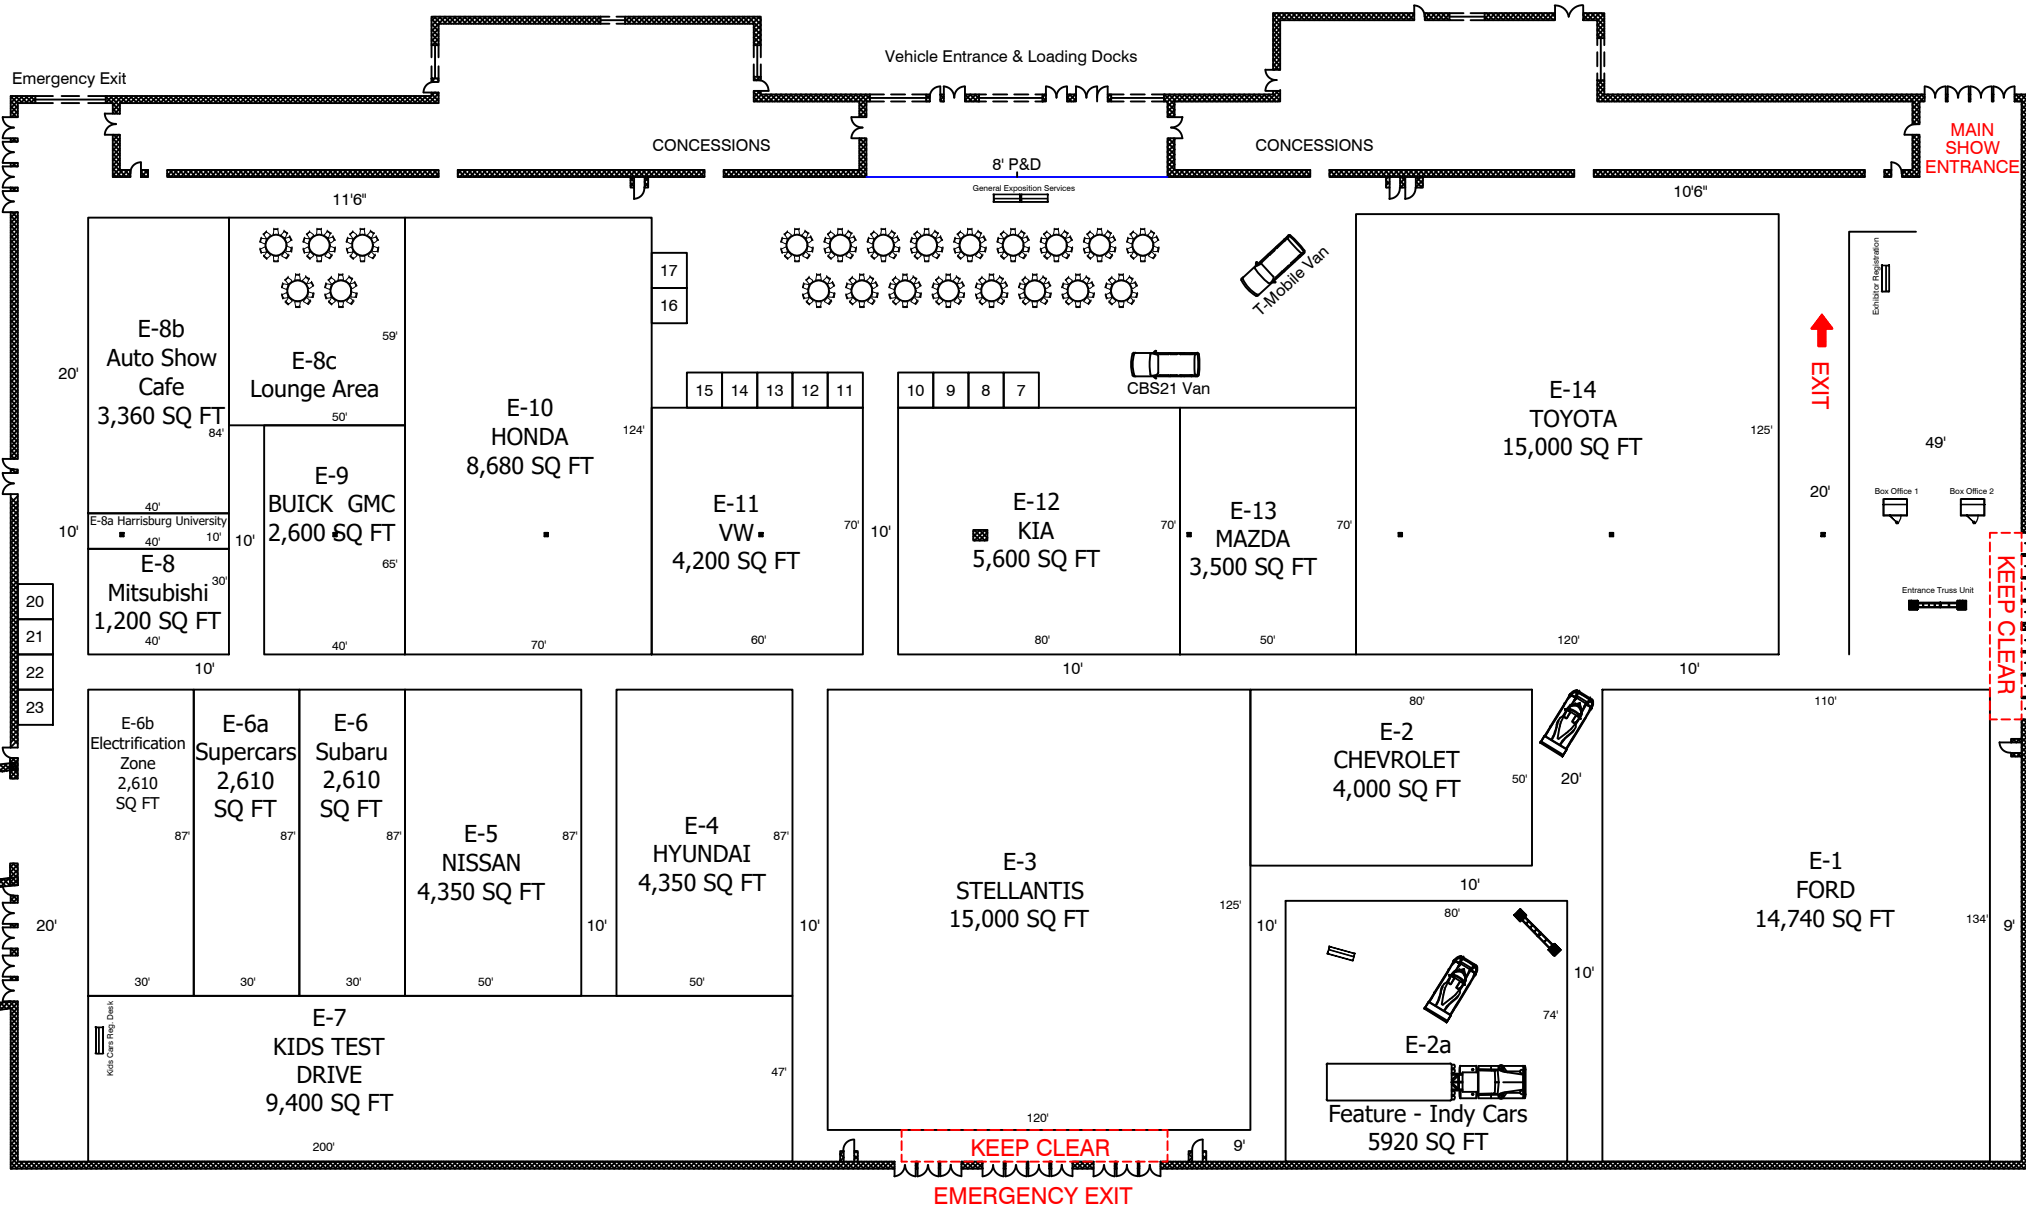

PA AUTO SHOW 2024
January 25-28, 2024
EXPO HALL
PA FARM SHOW COMPLEX
HARRISBURG, PA

Produced By:

www.generalexposition.com

610-495-8866 Phone
11.6.23 C. McKenrick