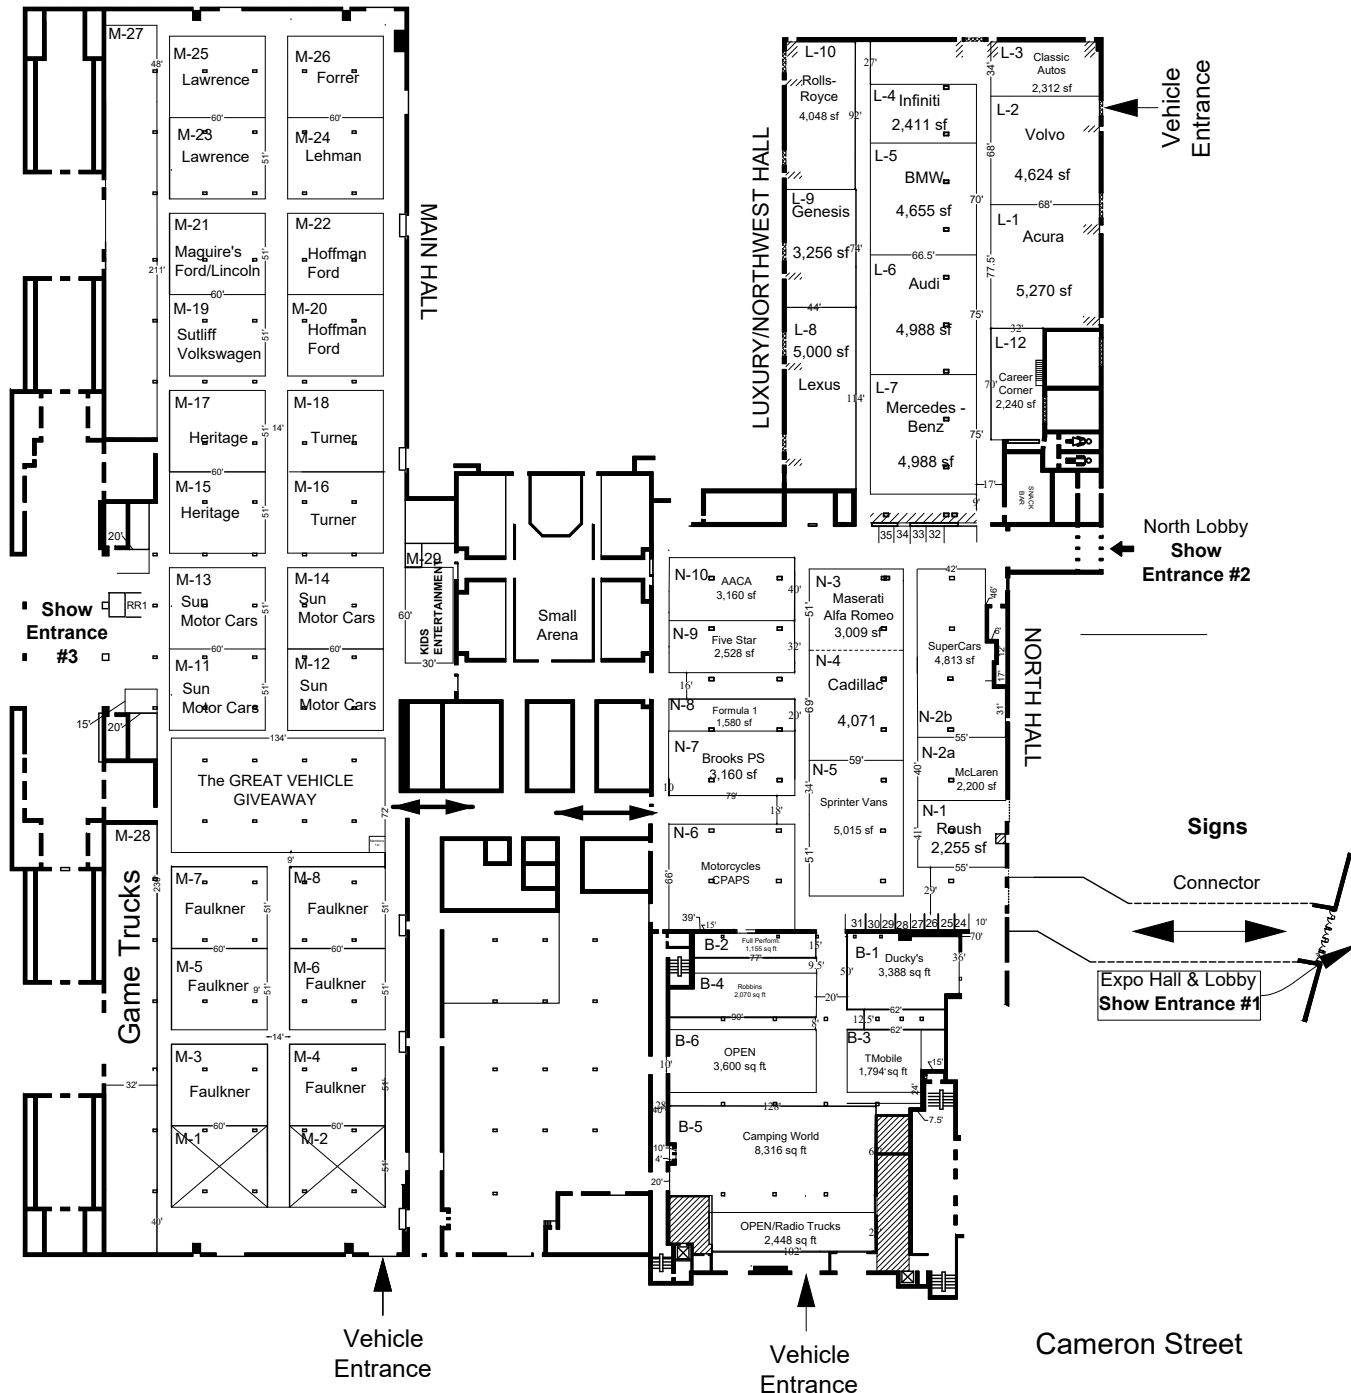

**Certified
Pre-Owned Showcase**

January 23 - 26, 2020

Pennsylvania Farm Show Complex & Expo Center
Harrisburg, PA

Main Hall
Height Restriction:
13'6" Ceiling Height
varies*

North & NW Halls
Height Restriction:
13'6" Ceiling Height varies*

	<p>version: 4.0 1/6/2020 Revisions to this Plan can be downloaded in PDF formats off the internet at http://AutoShowHarrisburg.com/access</p>
<p>Display Height Restriction Listed by Hall Please contact Event Services for additional details</p>	<p>Setbacks Off Aisles = 1'-0" Off Neighboring Exhibits = 2'-0" ▨ = Keep Clear Area(s)</p>

Maclay Street

Vehicle Entrance

Vehicle Entrance

Cameron Street