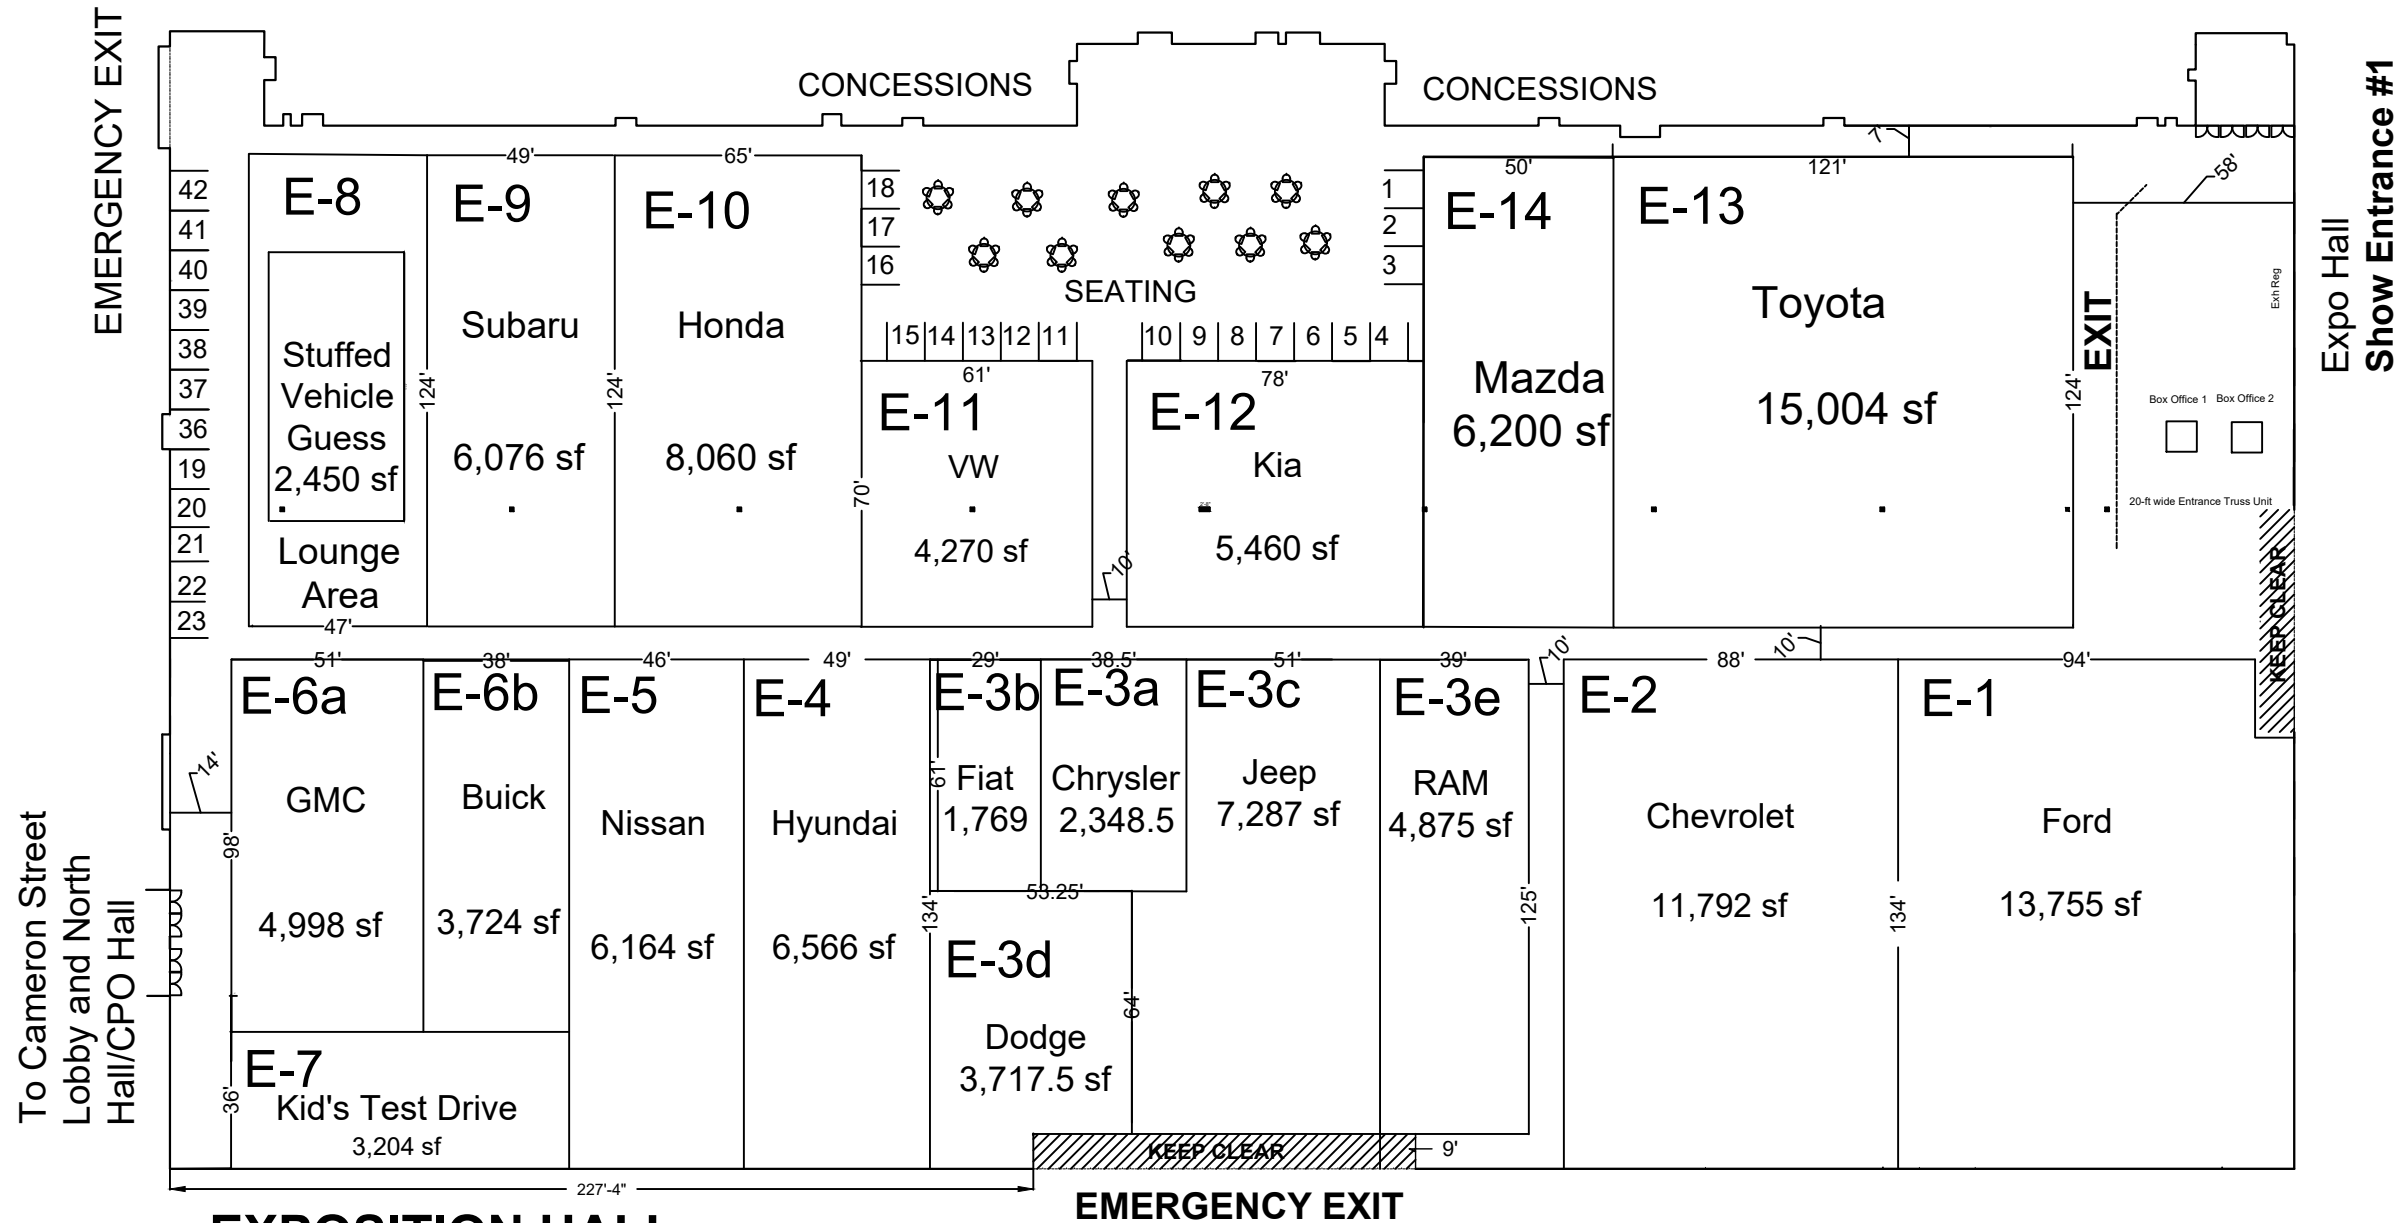

# January 23 - 26, 2020

Pennsylvania Farm Show Complex & Expo Center

Paved Parking for  
2200 vehicles

## VEHICLE ENTRANCE & LOADING DOCKS

### EXPOSITION HALL

#### EXHIBIT SETBACKS:

Off Aisles = 1'-0"

Off Neighboring Exhibits = 2'-0"

HEIGHT RESTRICTION = 30'-0"

version 1 - 10/24/2019