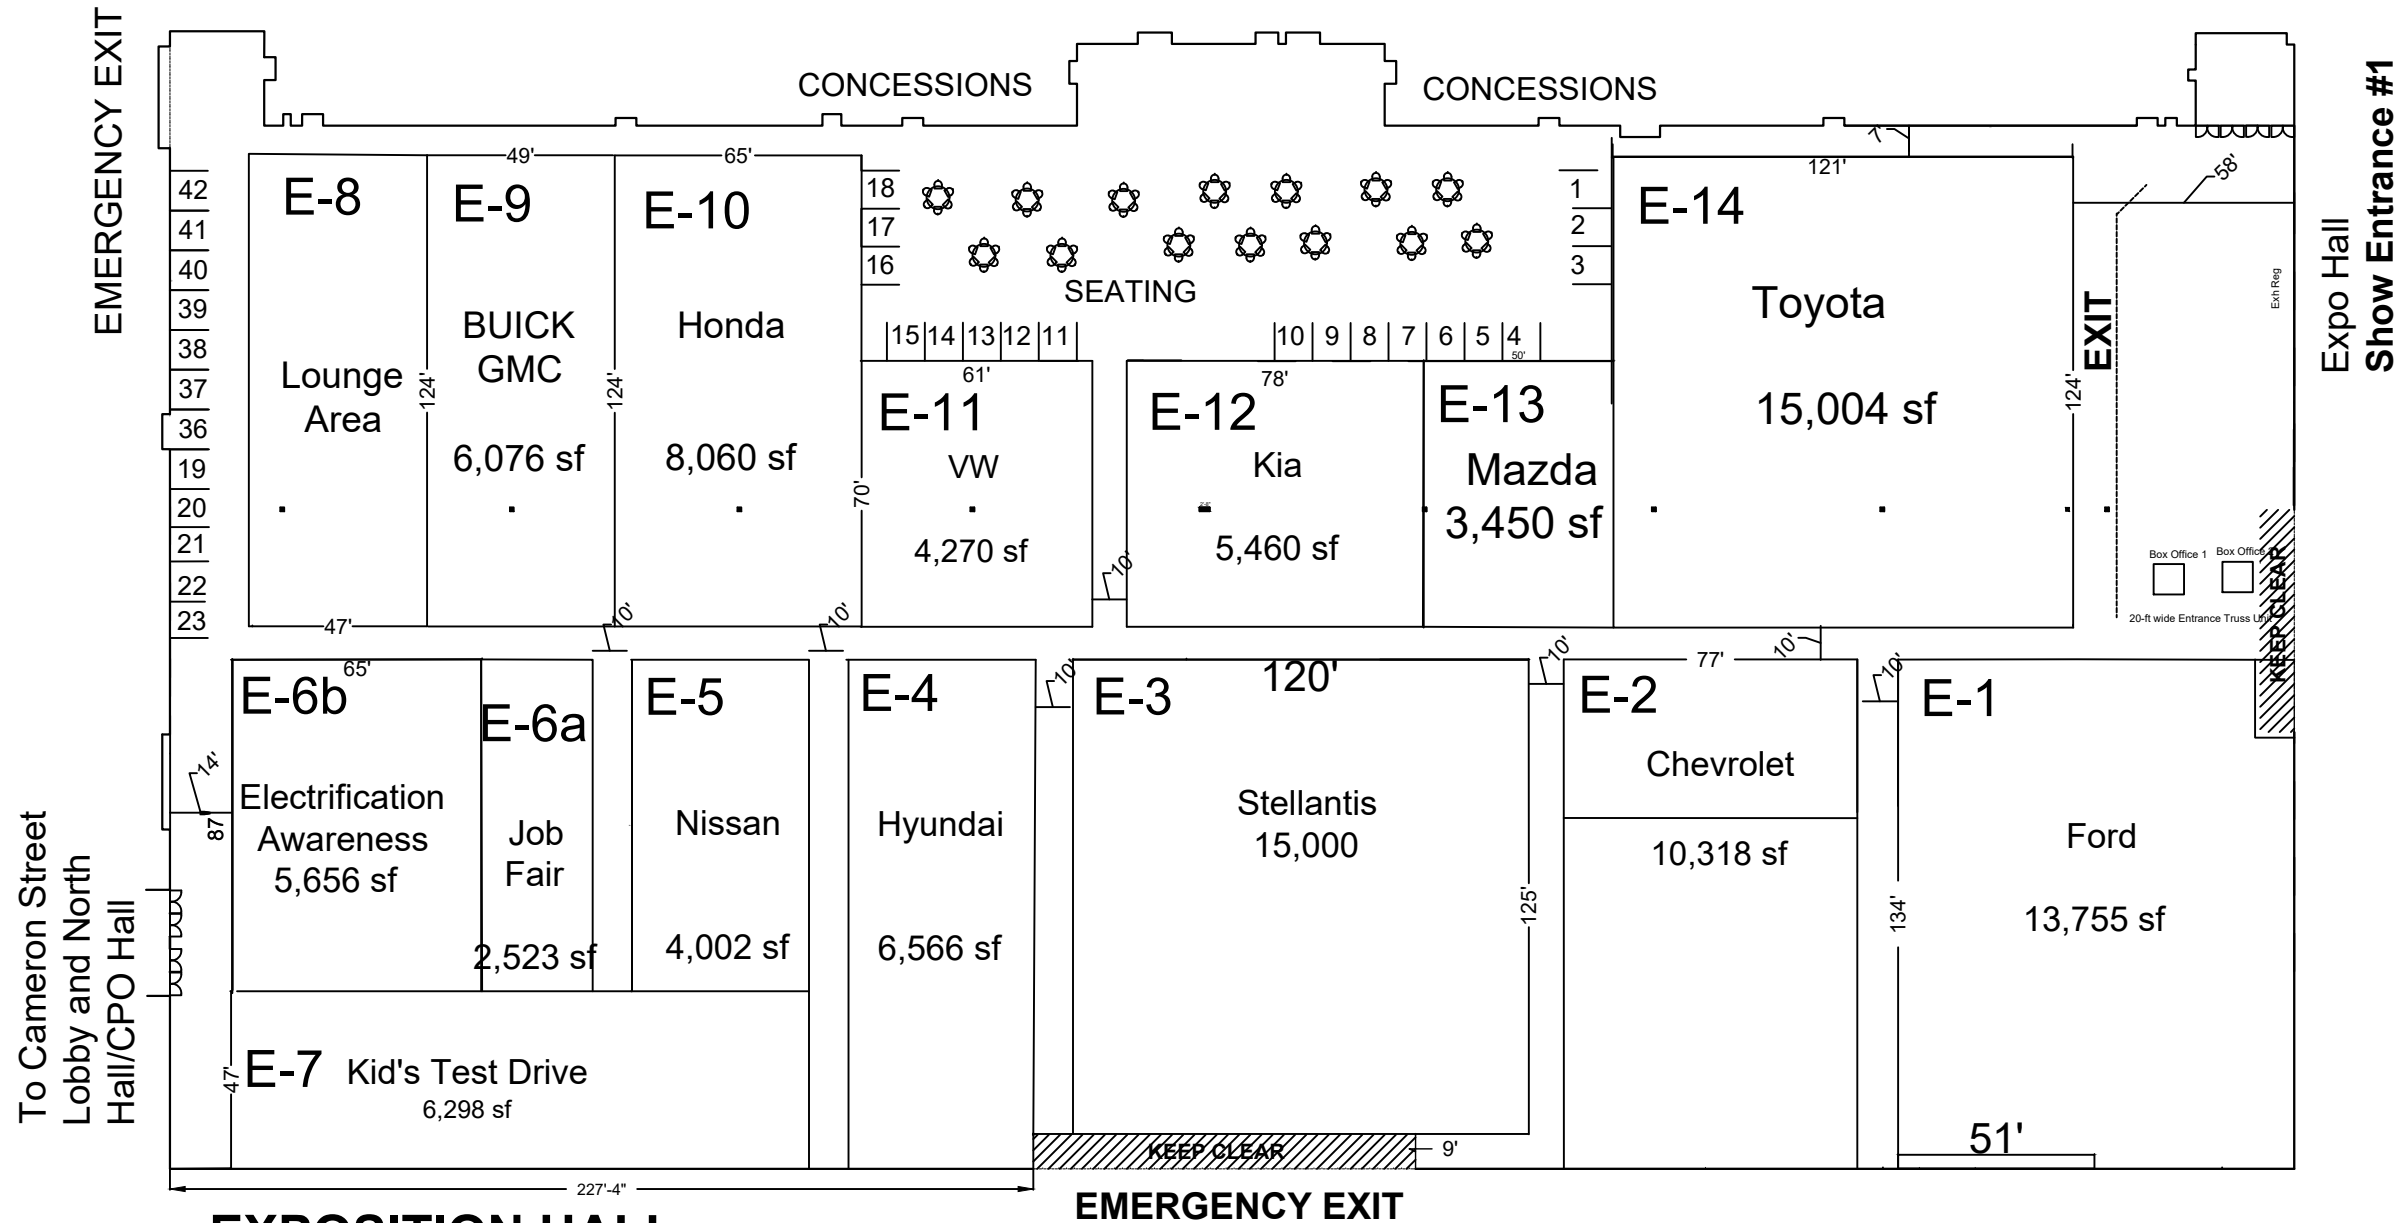

January 26 - 29, 2023

Pennsylvania Farm Show Complex & Expo Center

Paved Parking for
2200 vehicles

VEHICLE ENTRANCE & LOADING DOCKS

EXPOSITION HALL

EXHIBIT SETBACKS:

Off Aisles = 1'-0"

Off Neighboring Exhibits = 2'-0"

HEIGHT RESTRICTION = 30'-0"

version 5 -1/9/23